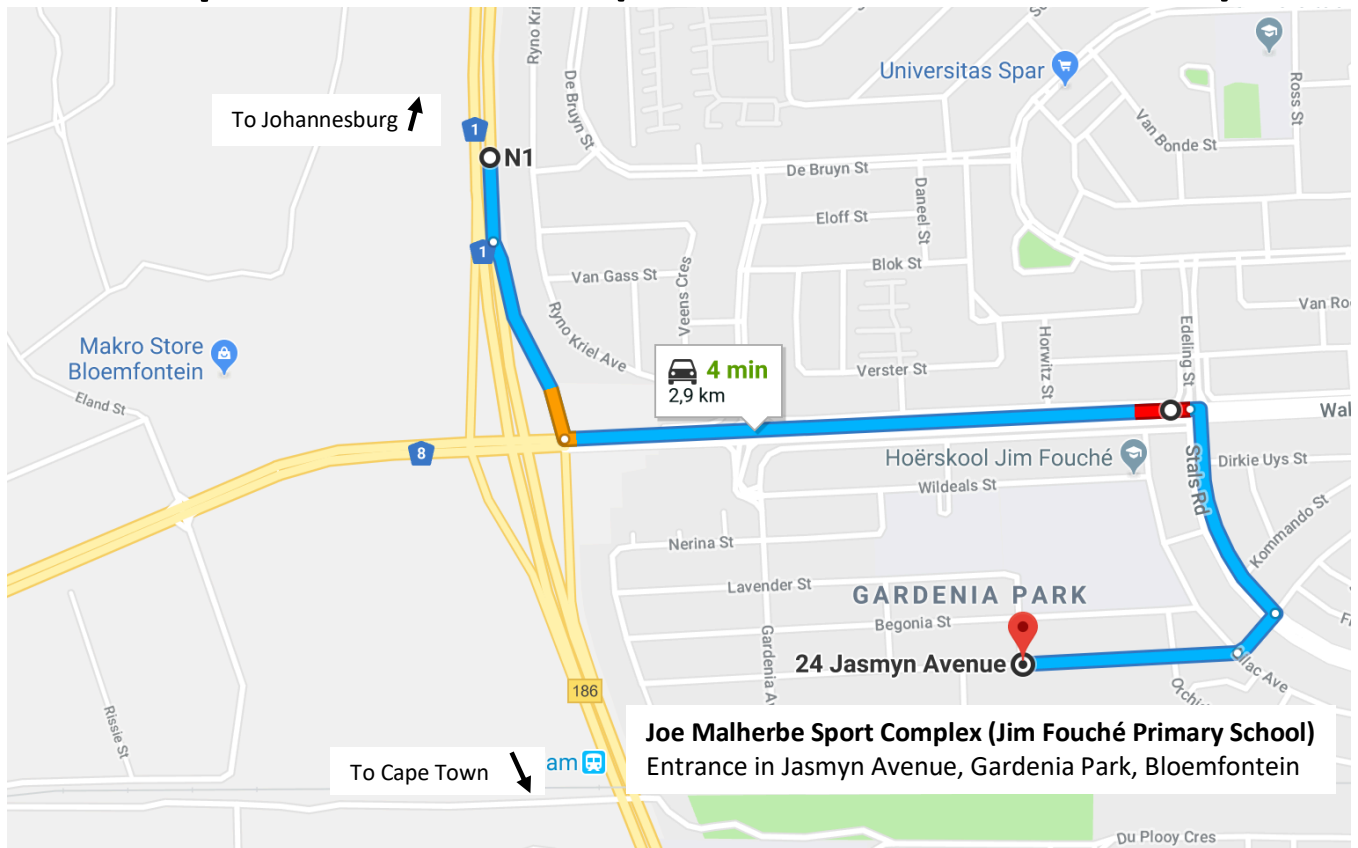

Central South African Cluster Weekend Shows

31 August – 2 September 2018
Bloemfontein

Map and Directions (From N1 to Show Venue)

N1

Bloemfontein NU, Bloemfontein, 9301

- ↑ 1. Head south on N1/N8 toward Exit 186 170 m
- ↘ 2. Take exit 186 for N8/M19 toward 186/Bloemfontein/Haldon Rd/Kimberley 450 m
- ← 3. Turn left onto Walter Sisulu Rd 1.3 km
- ↘ 4. Turn right onto Stals Rd 500 m
- ↘ 5. Turn right onto Ellenberger St 110 m
- ↑ 6. Continue onto Jasmyn Ave 450 m

24 Jasmyn Ave

Gardenia Park, Bloemfontein, 9301