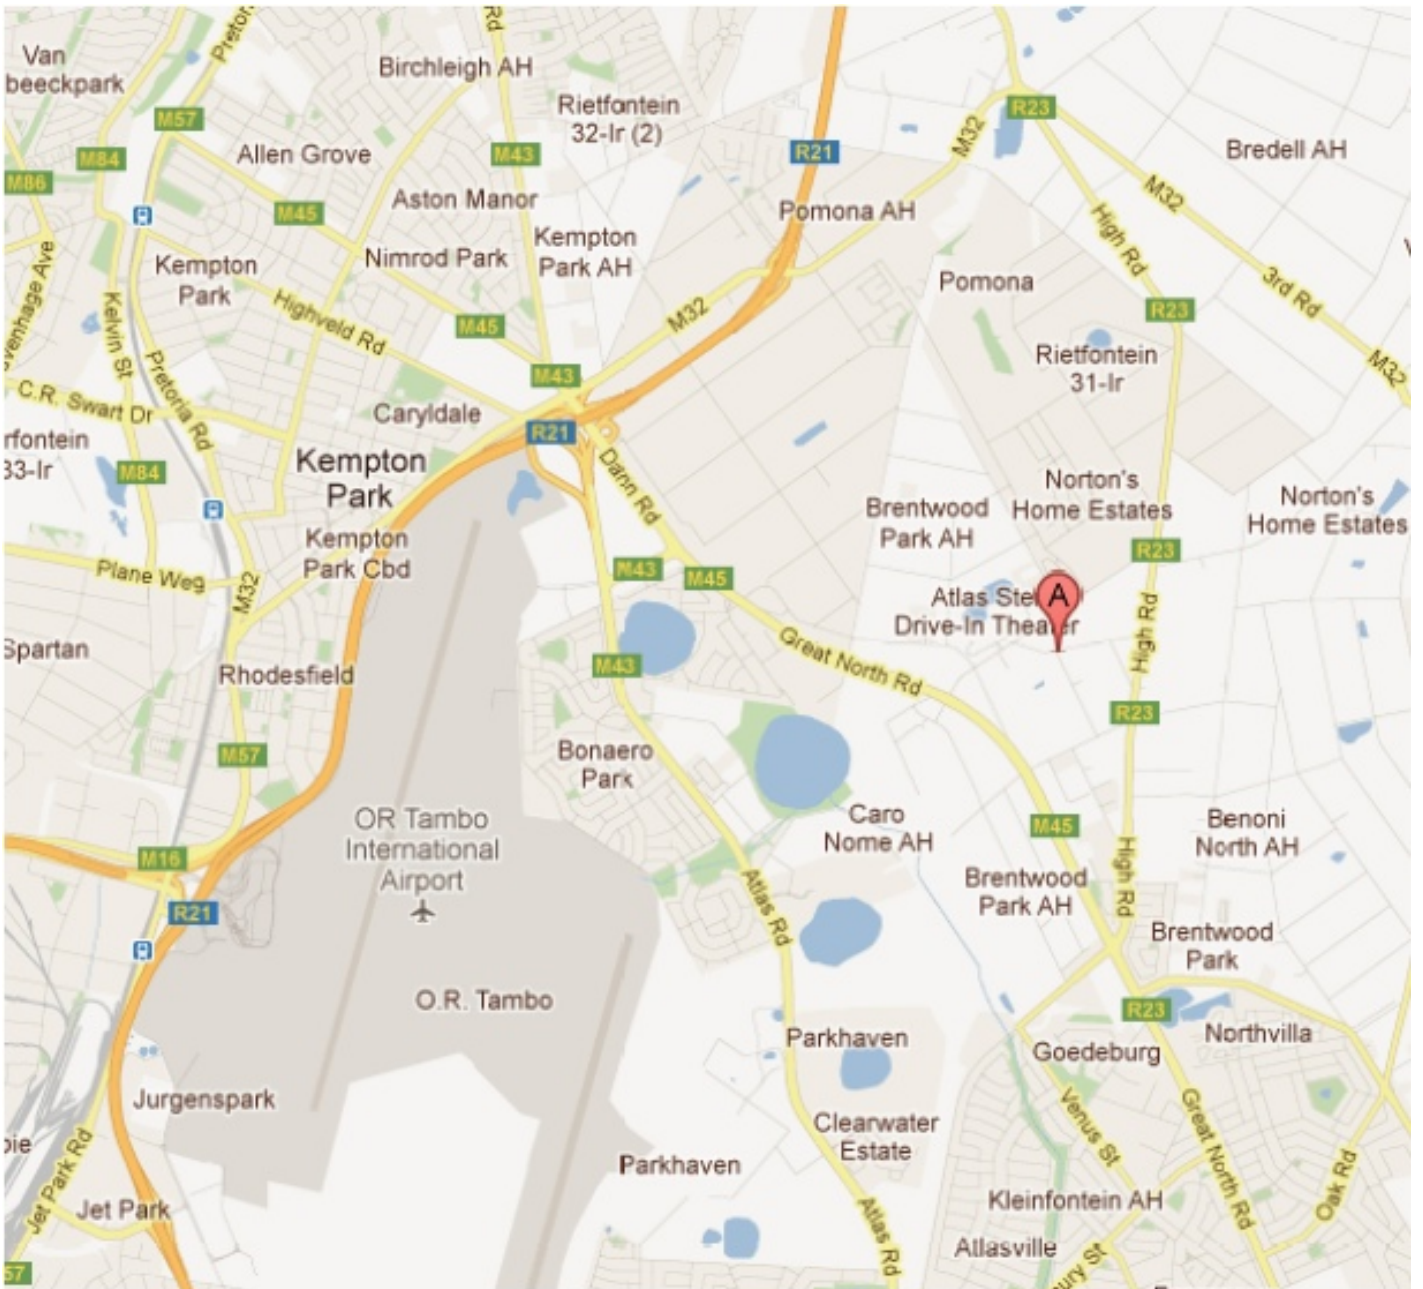

directions to the show

plot 32 doreen road , nortons home estates, benoni