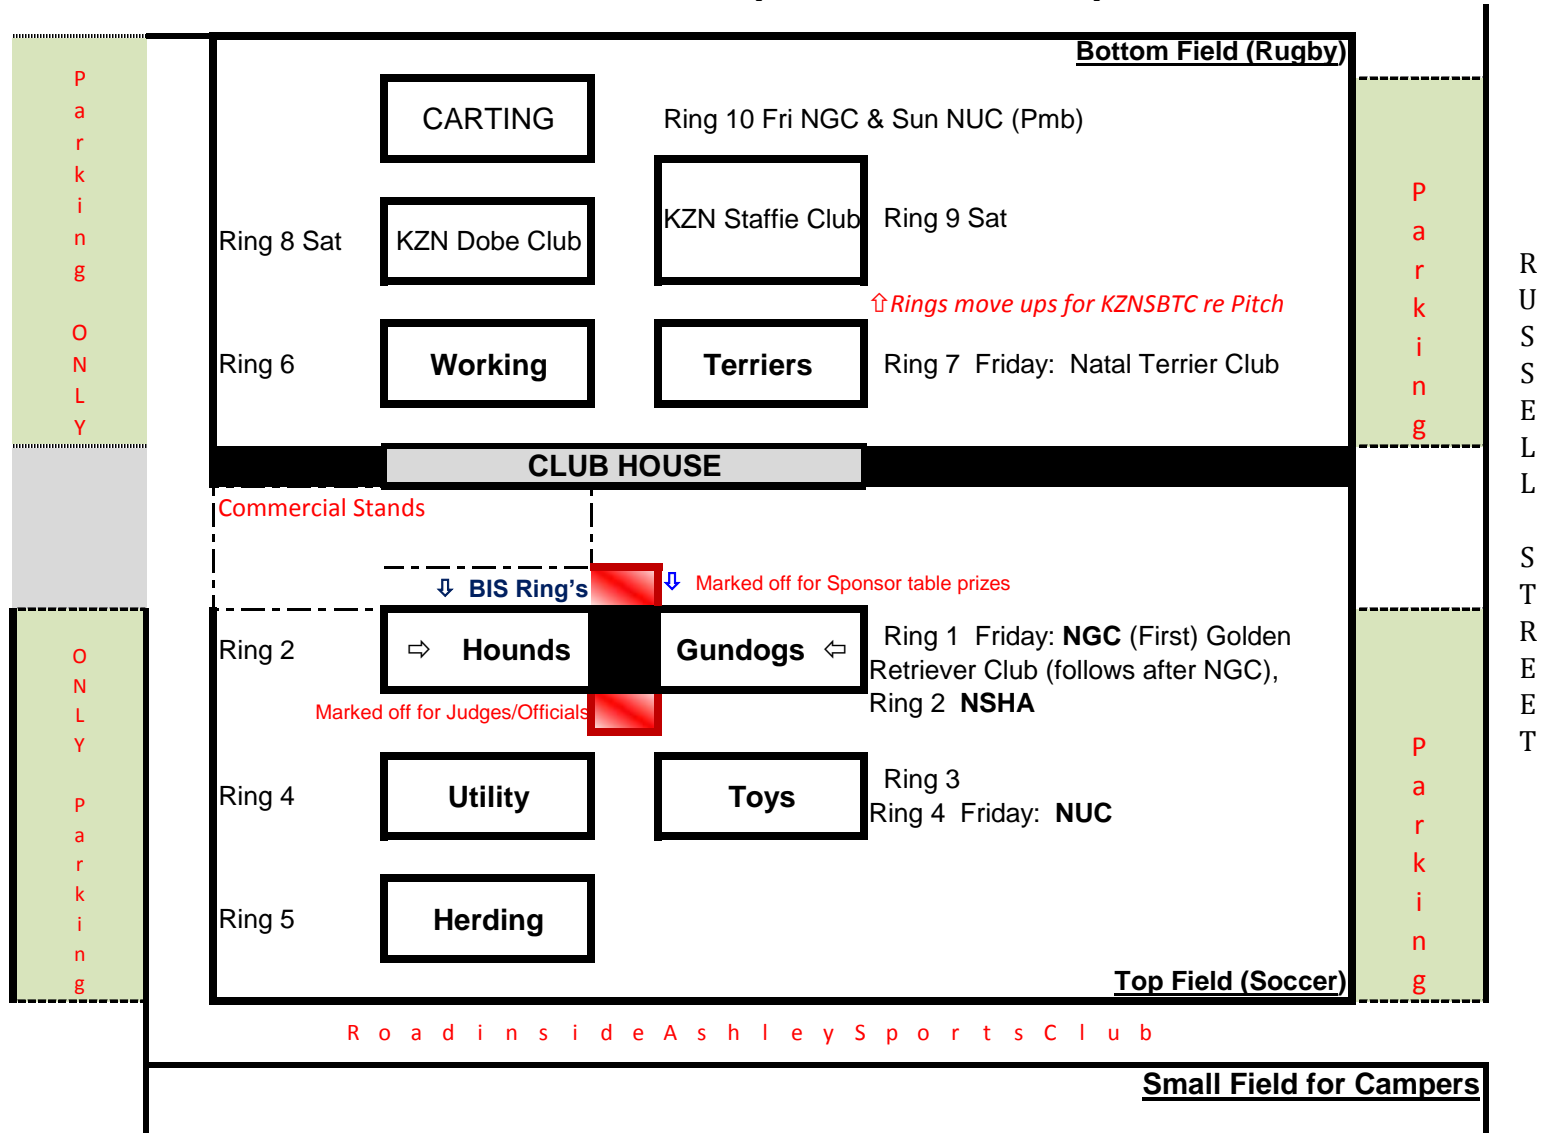

RING PLAN: KZN JULY Weekend (Fri 01 - Sun 030716)

Cars parked at Owner's Risk and will ONLY be allowed to park around the edges of the field.

No benching on the parking area on the Road side next to the Top Field (Soccer Field), as this is for Exhibitor Parking ONLY. Any demarcated area will be removed by the Committees.