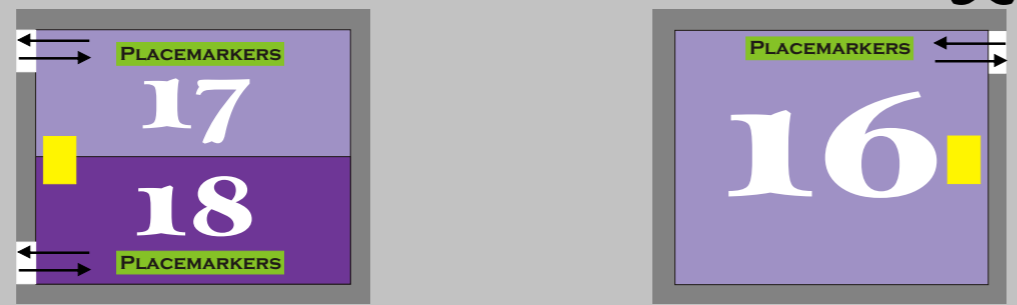

MOUNTAIN ↑ N

RINGPLAN FOR DOUBLE WHAMMY OPEN SHOWS, Sunday, 30th July, 2017 PTA KC Starts @ 08h00 - JCKC Starts @ 10h30

NO PARKING - GAZEBOS ONLY

NO PARKING - GAZEBOS ONLY

OFFICE
Entries
taken
here

NO PARKING - GAZEBOS ONLY

NO PARKING - GAZEBOS ONLY

RING ALLOCATIONS

BREED:

- RING 5 - GUNDOG GROUP
- RING 10 - GUNDOG GROUP
- RING 6 - TERRIER GROUP
- RING 7 - TERRIER GROUP
- RING 8 - WORKING GROUP
- RING 9 - WORKING GROUP
- RING 11 - UTILITY GROUP
- RING 12 - UTILITY GROUP
- RING 13 - HERDING GROUP
- RING 14 - HERDING GROUP
- RING 15 - HOUND GROUP
- RING 16 - HOUND GROUP
- RING 17 - TOY GROUP
- RING 18 - TOY GROUP

Exhibitors may bench
from 3pm on Saturday
afternoon, 29th July.