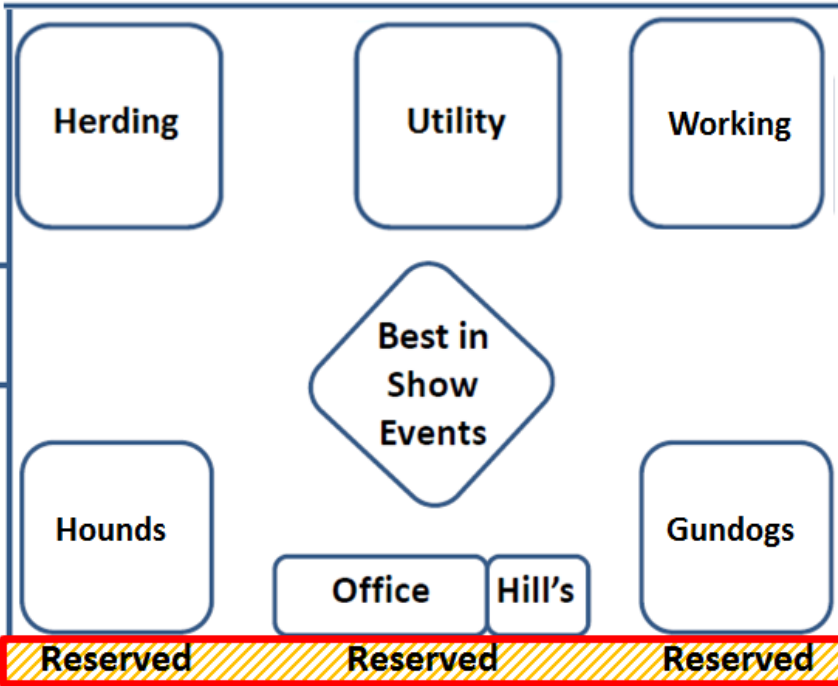

Transvaal Midlands
Kennel Club

Transvaal Midlands and Witwatersrand Kennel Club Championship Shows Sponsored by Hill's Ringplan: 25 and 26 March 2017

Witwatersrand
Kennel Club

Please – No setting up of tents /gazebo's or marking off
before Friday 24th March at 13:00 – Thank you

SAWDOS Arena

Paving

There are so many reasons why breeders should join the Hill's Breeder Association! You can buy your Hill's Science Plan and Ideal Balance products at great prices, get free deliveries in most areas, earn loyalty points and more! Visit the Hill's stand to find out more.