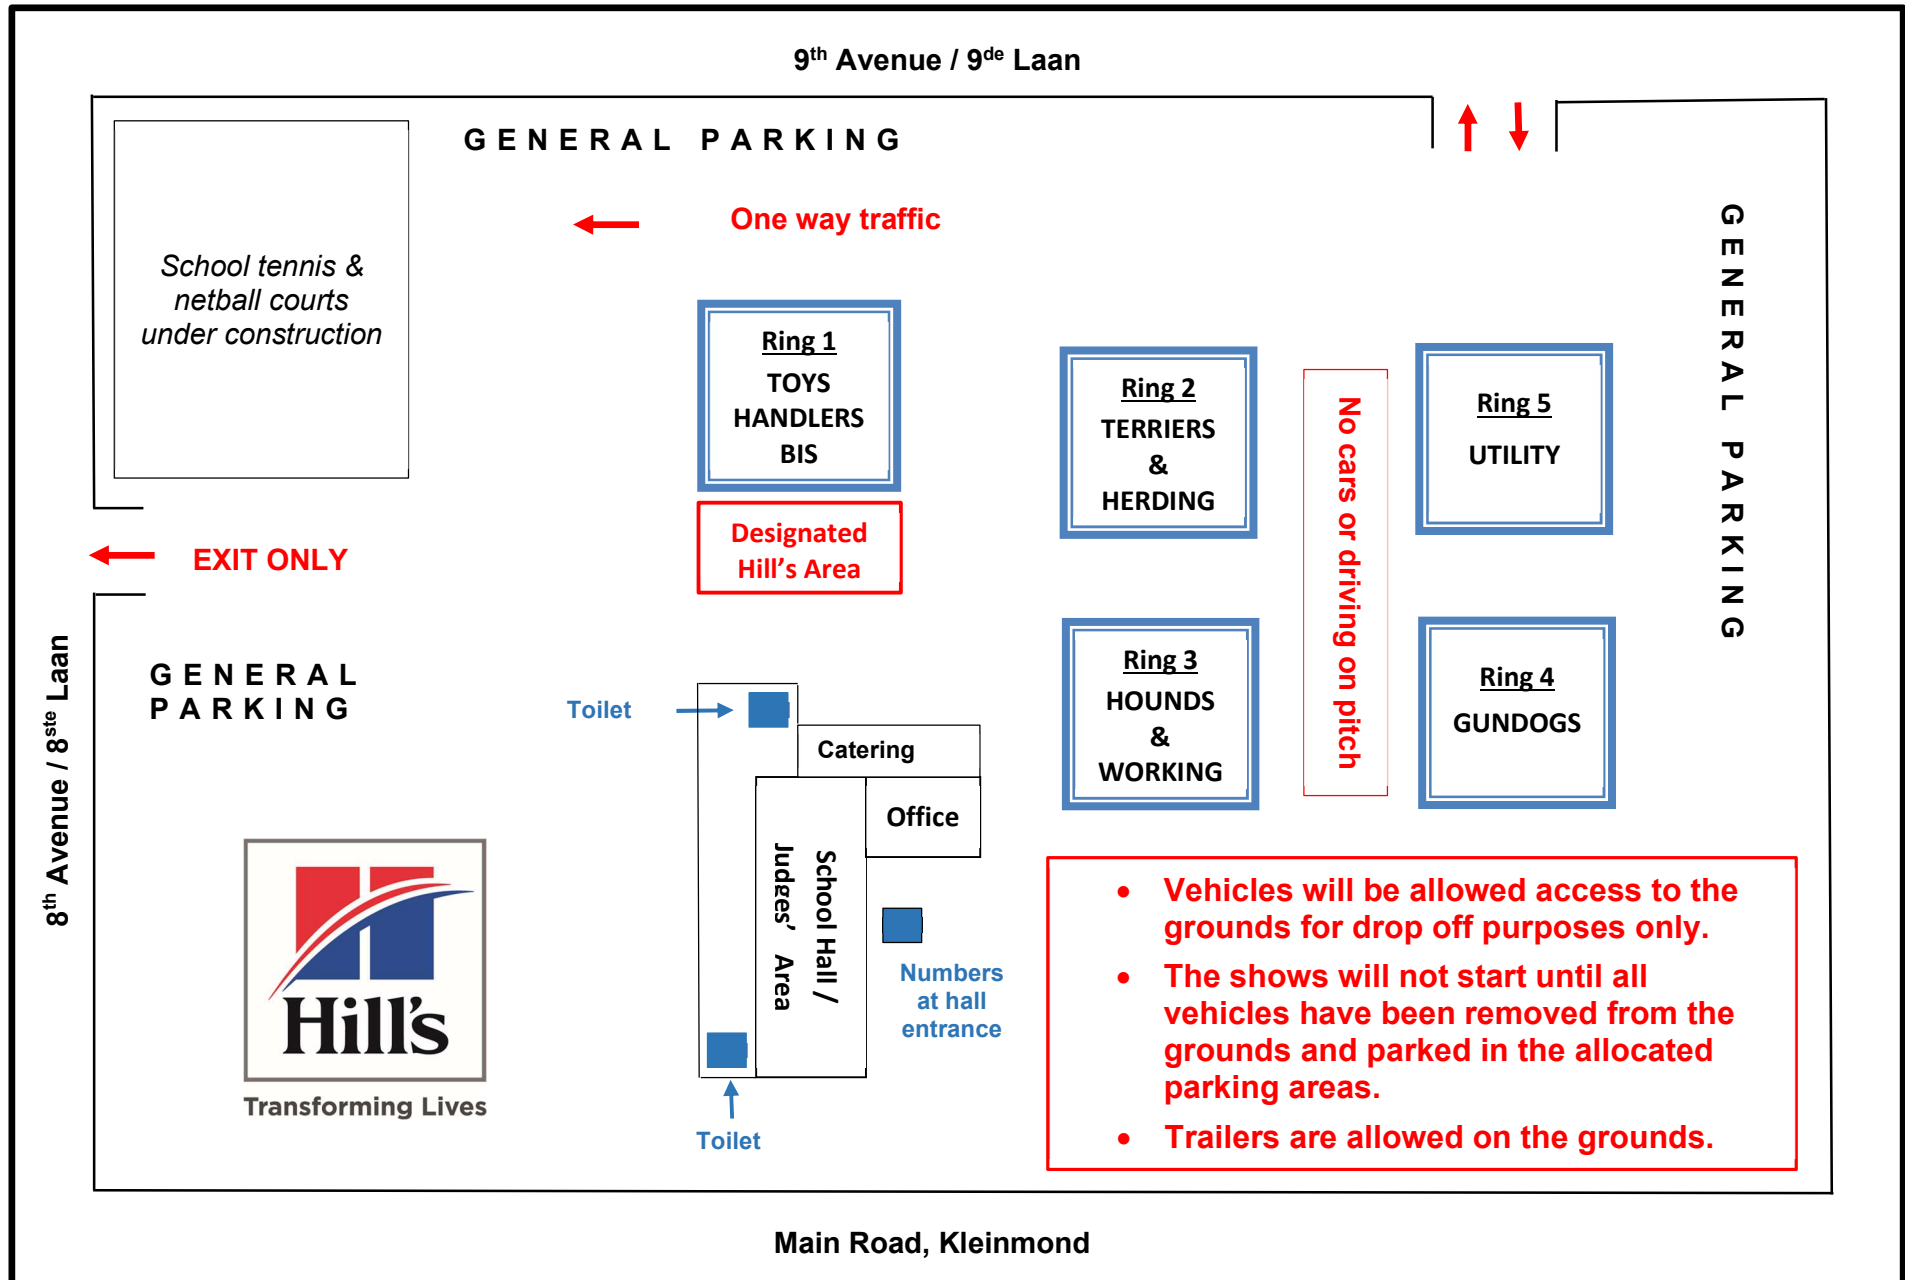

RING PLAN: OVERBERG KENNEL CLUB CHAMPIONSHIP SHOW
 Sunday, 6 March 2022

9th Avenue / 9^{de} Laan

GENERAL PARKING

← One way traffic

School tennis & netball courts under construction

Ring 1
TOYS
HANDLERS
BIS

Ring 2
TERRIERS
&
HERDING

Ring 5
UTILITY

Designated Hill's Area

No cars or driving on pitch

GENERAL PARKING

← EXIT ONLY

GENERAL PARKING

Ring 3
HOUNDS
&
WORKING

Ring 4
GUNDOGS

- Vehicles will be allowed access to the grounds for drop off purposes only.
- The shows will not start until all vehicles have been removed from the grounds and parked in the allocated parking areas.
- Trailers are allowed on the grounds.

8th Avenue / 8^{ste} Laan

Main Road, Kleinmond